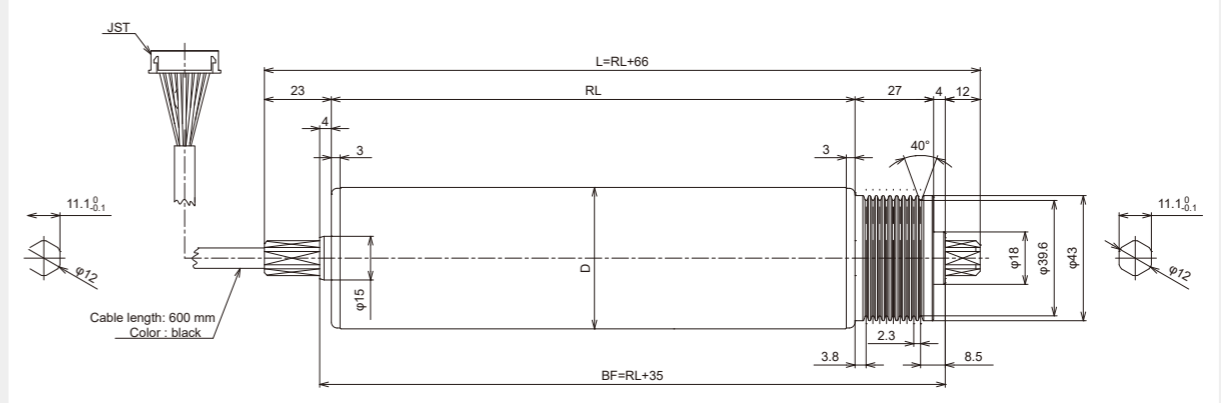

## Dimensions

Plain straight

Micro V-Pulley (Poly vee)

Round Groove