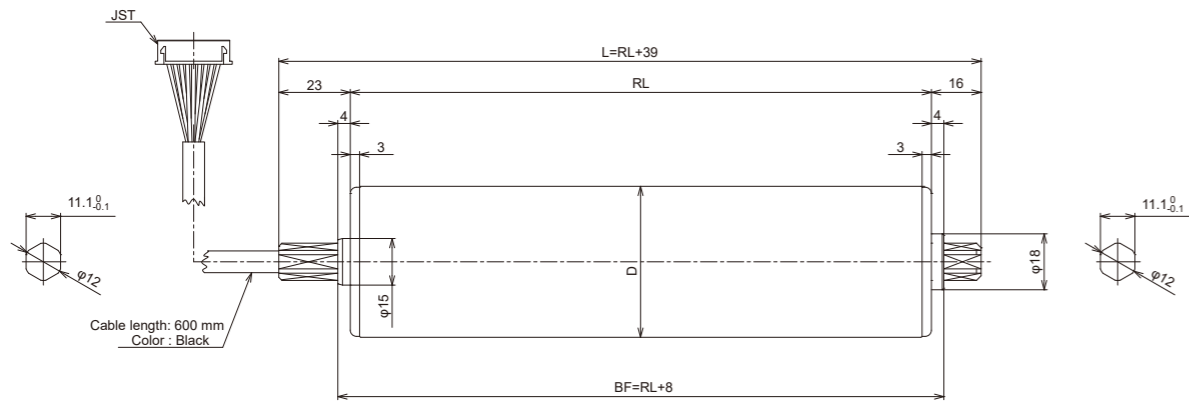

## Dimensions

Plain straight

Micro V-Pulley (Poly vee)

Round Groove